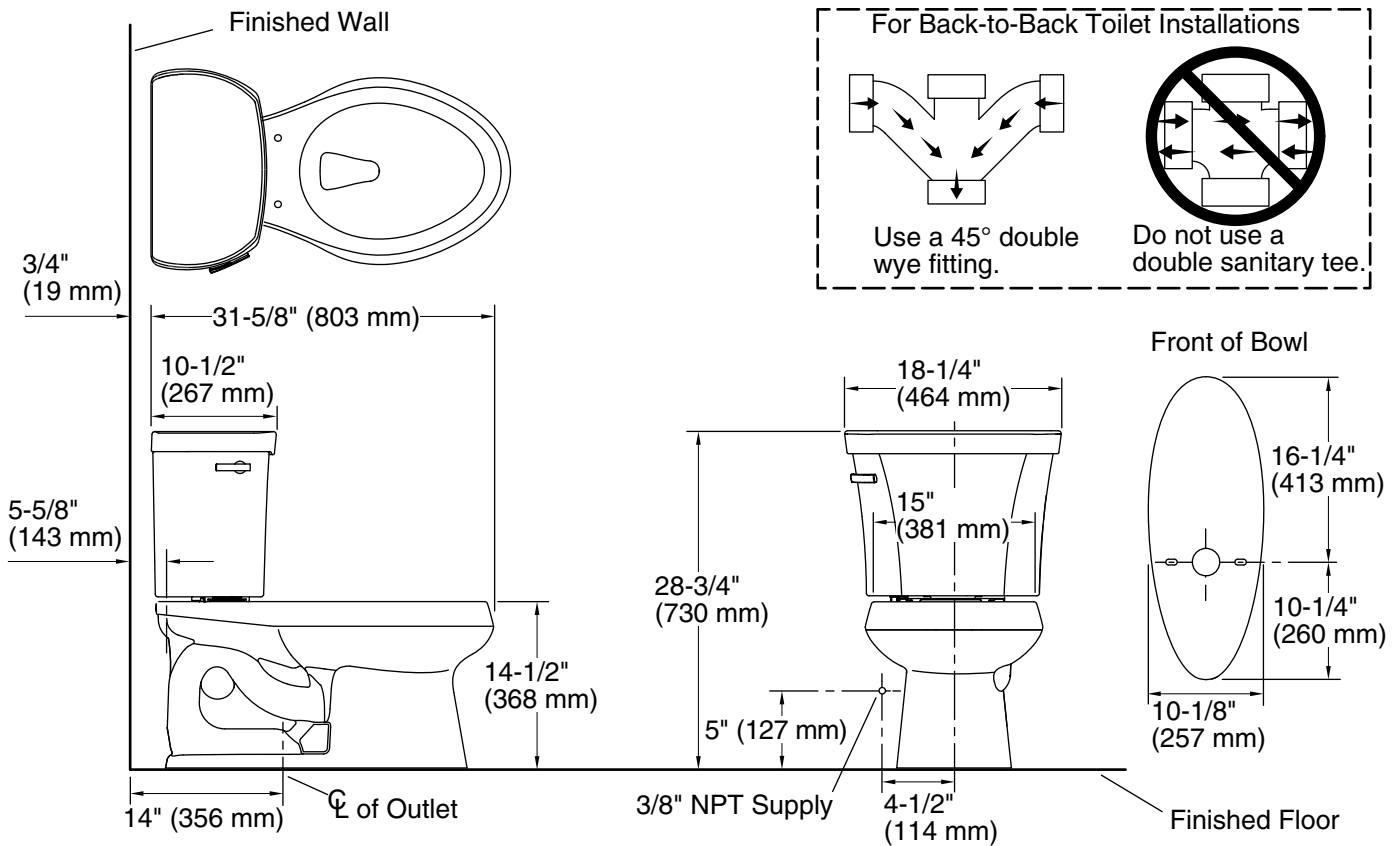

### Technical Information

All product dimensions are nominal.

Toilet type:	Two-piece, Floor-mount
Waste Outlet:	Floor
Bowl shape:	Elongated
Flush type:	Class Five®
Trap passageway:	2-1/8" (54 mm)
Water Consumption	
Full:	1.28 gpf (4.8 lpf)
Water surface size:	11-1/4" x 8-1/4" (286 mm x 210 mm)
Rim to water surface:	5-1/4" (133 mm)
Rough-in:	14" (356 mm)
Seat-mounting holes:	5-1/2" (140 mm)

### Notes

Install this product according to the installation instructions.

For back-to-back toilet installations: Use only a 45° double wye fitting.